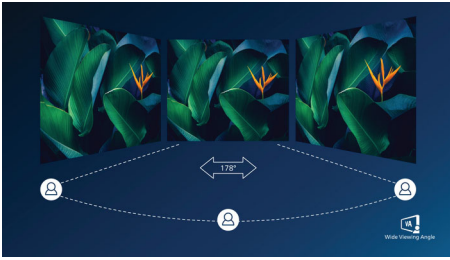

Immersive visuals

- VA display delivers awesome images with wide viewing angles
- 16:9 Full HD display for crisp detailed images
- SmartContrast for rich black details

The gaming advantage is yours

- AMD FreeSync™ Premium; tear free, stutter free, fluid gaming
- 144Hz refresh rates for ultra-smooth, brilliant images
- 1ms (MPRT) fast response for crisp image and smooth gameplay
- SmartImage game mode optimized for gamers
- Ultra Wide-Color wider range of colors for a vivid picture

PHILIPS

Gaming monitor
E Line 27" (68.6 cm), 1920 x 1080 (Full HD)

Highlights

VA display

Philips VA LED display uses an advanced multi-domain vertical alignment technology which gives you super-high static contrast ratios for extra vivid and bright images. While standard office applications are handled with ease, it is especially suitable for photos, web-browsing, movies, gaming, and demanding graphical applications. Its optimized pixel management technology gives you 178/178 degree extra wide viewing angle, resulting in crisp images.