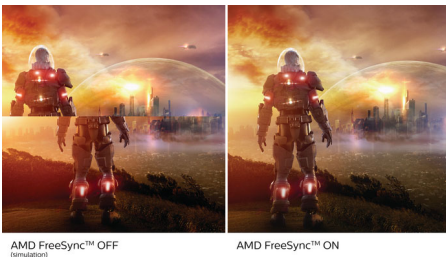

Immersive visuals

- VA display delivers awesome images with wide viewing angles
- 16:9 Full HD display for crisp detailed images
- SmartContrast for rich black details

The gaming advantage is yours

- AMD FreeSync™ Premium; tear free, stutter free, fluid gaming
- 144Hz refresh rates for ultra-smooth, brilliant images
- 1ms (MPRT) fast response for crisp image and smooth gameplay
- SmartImage game mode optimized for gamers
- Ultra Wide-Color wider range of colors for a vivid picture

PHILIPS

Gaming monitor
E Line 27" (68.6 cm), 1920 x 1080 (Full HD)

Highlights

VA display

Philips VA LED display uses an advanced multi-domain vertical alignment technology which gives you super-high static contrast ratios for extra vivid and bright images. While standard office applications are handled with ease, it is especially suitable for photos, web-browsing, movies, gaming, and demanding graphical applications. Its optimized pixel management technology gives you 178/178 degree extra wide viewing angle, resulting in crisp images.

AMD FreeSync™ Premium

Gaming shouldn't be a choice between choppy gameplay or broken frames. AMD FreeSync™ Premium equips serious gamers with a fluid, tear-free gameplay experience at peak performance. There are no compromises, game confidently with a high refresh rate, low framerate compensation, and low latency.