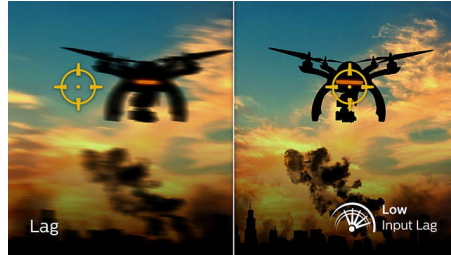

Low Input Lag

Input lag is the amount of time that elapses between performing an action with connected devices and seeing the result on screen. Low input lag reduces the time delay between entering a command from your devices to monitor, greatly improve on playing twitch-sensitive video games, particularly important to whom plays fast-paced, competitive games.