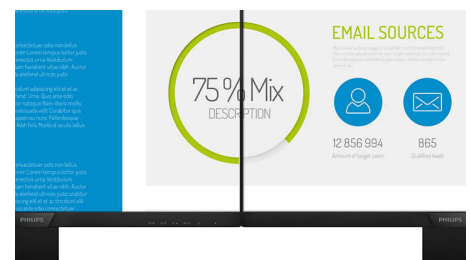

UltraNarrow Border

The new Philips displays feature ultra-narrow borders which allow for minimal distractions and maximum viewing size. Especially suited for multi-display or tiling setup like gaming, graphic design and professional applications, the ultra-narrow border display gives you the feeling of using one large display.