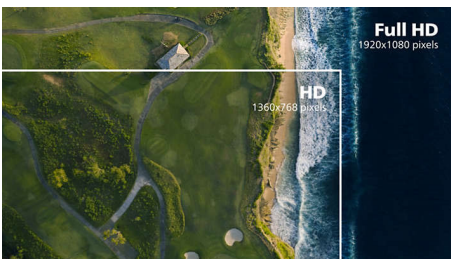

16:9 Full HD display

Picture quality matters. Regular displays deliver quality, but you expect more. This display features enhanced Full HD 1920 x 1080 resolution. With Full HD for crisp detail paired with high brightness, incredible contrast and realistic colors expect a true to life picture.