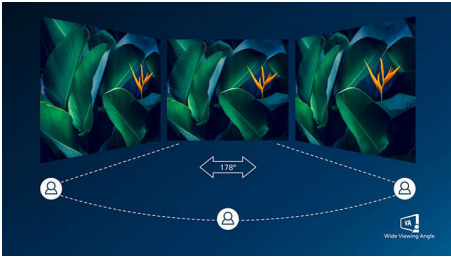

PHILIPS

LCD monitor
V Line 24 (23.6" / 59.9 cm diag.), 1920 x 1080 (Full HD)

241V8L6/69

Highlights

VA display

Philips VA LED display uses an advanced multi-domain vertical alignment technology which gives you super-high static contrast ratios for extra vivid and bright images. While standard office applications are handled with ease, it is especially suitable for photos, web-browsing, movies, gaming, and demanding graphical applications. Its optimized pixel management technology gives you 178/178 degree extra wide viewing angle, resulting in crisp images.