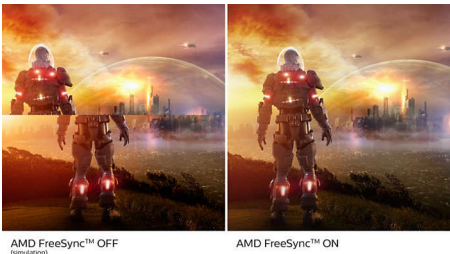

AMD FreeSync™ Premium

Gaming shouldn't be a choice between choppy gameplay or broken frames. AMD FreeSync™ Premium equips serious gamers with a fluid, tear-free gameplay experience at peak performance. There are no compromises, game confidently with a high refresh rate, low framerate compensation, and low latency.