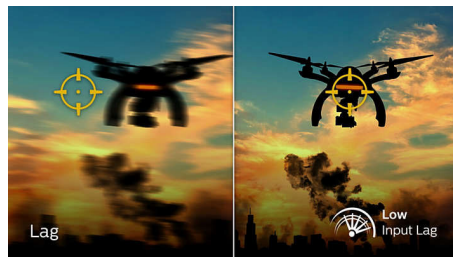

Low Input Lag

Input lag is the amount of time that elapses between performing an action with connected devices and seeing the result on screen. Low input lag reduces the time delay between entering a command from your devices to

345M2CRZ/73

monitor, greatly improve on playing twitch-sensitive video games, particularly important to whom plays fast-paced, competitive games.