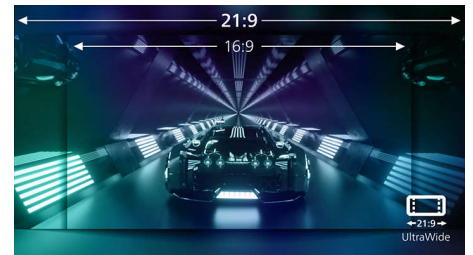

UltraWide CrystalClear images

These Philips screens deliver CrystalClear, UltraWide Quad HD 3440 x 1440 pixel images. Utilizing high performance panels with high-density pixel count, 178/178 wide viewing angles, these new displays will make your images and graphics come alive. The UltraWide 21:9 format enables more productivity with more room for side-by-side comparisons and more viewable spreadsheet columns. Whether you are demanding professional requiring extremely detailed information for CAD-CAM solutions, or a financial wizard working on huge spreadsheets, Philips displays delivers CrystalClear images.