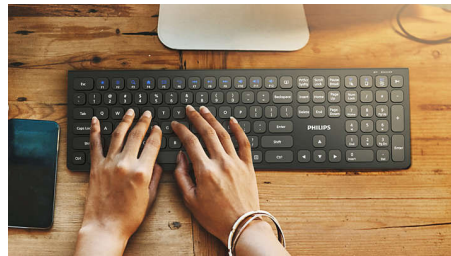

SPT6207B/01

Highlights

Smooth optical tracking

High-definition optical tracking for smooth control

Comfortable ergonomic design

Comfortable ergonomic mouse design feels great

Keystrokes for durability

Keys last millions of keystrokes for durability

Multi-media shortcuts

With these multi-media shortcuts, you can easily switch to music, volume or video play by a simple click.

Up to 1,200 DPI

This mouse delivers precision tracking up to 1,200 DPI with higher smoothing and accuracy.

Low-profile keys

The low-profile keys add a stylish look and are quick and responsive for typing.

Specifications

OS/System Requirements

- System Requirements: Microsoft Windows 7, Windows 8, Windows 10 or later; Linux V1.24 and above; Mac OS 10.5 and above