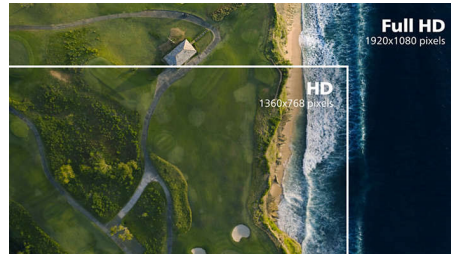

applications. It's optimized pixel management technology gives you 178/178 degree extra wide viewing angle, resulting in crisp images.

16:9 Full HD display

Picture quality matters. Regular displays deliver quality, but you expect more. This display features enhanced Full HD 1920 x 1080 resolution. With Full HD for crisp detail paired with high brightness, incredible contrast and realistic colors expect a true to life picture.