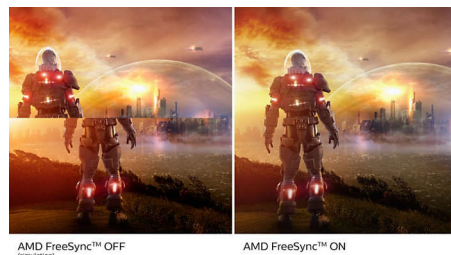

Ultra-smooth gaming

Gaming shouldn't be a choice between choppy gameplay or broken frames. With the new Philips monitor it doesn't have to be. Get fluid, artifact-free performance at virtually any framerate with AMD FreeSync™ technology, smooth quick refresh and ultra-fast response time.