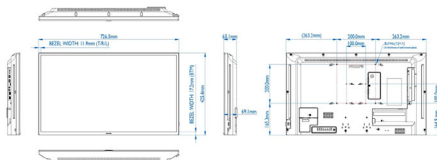

Power

- Standby power consumption: 0.5 W
- Mains power: 100 ~ 240 VAC, 50 ~ 60 Hz
- Consumption (Typical): 40 W
- Consumption (Max): 75 W
- Energy Label Class: G

Operating conditions

- Temperature range (operation): 0 ~ 40 °C
- Temperature range (storage): -20 ~ 60 °C
- Altitude: 0 ~ 3000 m
- MTBF: 50,000 hour(s)
- Humidity range (operation)[RH]: 20 - 80% RH (No condensation)
- Humidity range (storage) [RH]: 20 - 80% RH (No condensation)

Sound

- Built-in speakers: 2 x 10W RMS

Accessories

- Included accessories: Quick start guide, RS232 cable, AC Power Cord, HDMI cable, Remote Control & AAA Batteries
- Stand: BM05911(Optional)
- Included Accessories: RS232 daisy-chain cable, Philips logo (x1), Screws, USB Cover (x1)

Multimedia Applications

- USB Playback Audio: AAC, HEAAC, MPEG
- USB Playback Picture: BMP, JPEG, PNG
- USB Playback Video: H.263, H.264, H.265, MPEG, VP8

Miscellaneous

- On-Screen Display Languages: English, French, German, Spanish, Polish, Turkish, Russian, Italian, Simplified Chinese, Traditional Chinese, Arabic, Japanese, Danish, Dutch, Finnish, Norwegian, Portuguese, Swedish
- Regulatory approvals: CE, CCC, RoHS, BSMI, CB, VCCI, CU, EMF, EnergyStar 8.0, ETL, FCC, Class A, PSB
- Warranty: 3 year warranty

Issue date 2022-02-16

Version: 4.1.1

12 NC: 8670 001 68841
EAN: 87 12581 76881 2

© 2022 Koninklijke Philips N.V.
All Rights reserved.

Specifications are subject to change without notice.
Trademarks are the property of Koninklijke Philips N.V.
or their respective owners.

www.philips.com