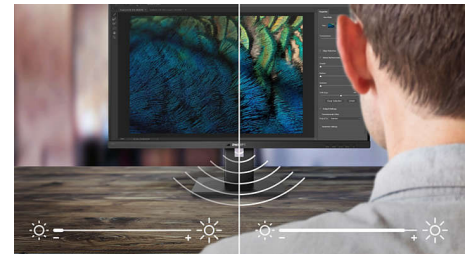

PowerSensor

PowerSensor is a built-in 'people sensor' that transmits and receives harmless infrared signals to determine if user is present and automatically reduces monitor brightness when user steps away from the desk, cutting energy costs by up to 80 percent and prolonging monitor life