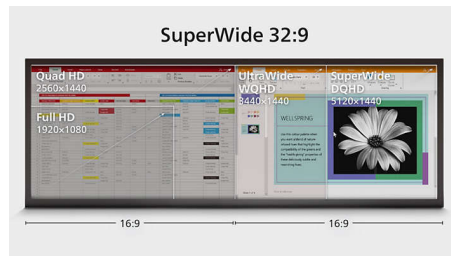

32:9 SuperWide

This monitor's 32:9 SuperWide screen provides users with the ultimate replacement for a multi-screen desktop. With a singular 44.5-inch screen that is equivalent to two 23.8-inch 16:9 QHD monitors, it allows users to work seamlessly without having to daisy chain and increases productivity by offering users a large screen to open complex spreadsheets and view videos in their full form.