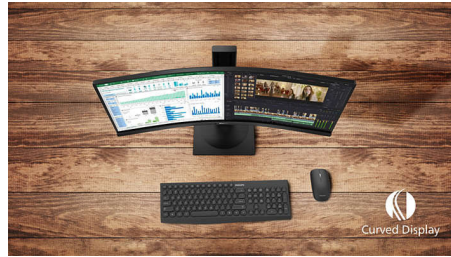

Designed for the way you work

- Tilt, swivel and height-adjust for an ideal viewing position
- Eyesafe certified blue light protection and color accuracy
- Built-in KVM switch to easily switch between sources
- Webcam with noise cancelling microphone for collaboration
- Curved display design for more immersive experience
- 32:9 SuperWide: for replacing multiscreen setups

USB-C Docking with RJ45

Simplify all peripherals from monitor to PC using one-cable-docking USB Type-C connector, includes networking, high resolution video output from PC to monitor, and surfing on Internet without an additional network cable, even without LAN port on your notebook. RJ45 connection through USB-C offers a fast and secure connection when needed. Getting the fastest data speeds allows you to transfer data from a HDD to your PC faster than ever. Additionally, USB-C with power delivery can even enable you to power and charge your notebook from the monitor, eliminating the need for extra power cables.

DisplayHDR 400

VESA-certified DisplayHDR 400 delivers a significant step-up from normal SDR displays. Unlike other 'HDR compatible' screens, true DisplayHDR 400 produces astonishing brightness, contrast and colors. With global dimming and peak brightness up-to 400 nits, images come to life with notable highlights while featuring deeper, more nuanced blacks. It renders a fuller palette of rich new colors, delivering a visual experience that engages your senses.

Curved display design

Desktop monitors offer a personal user experience, which suits a curve design very well. The curved screen provides a pleasant yet subtle immersion effect, which focuses on you at the center of your desk.