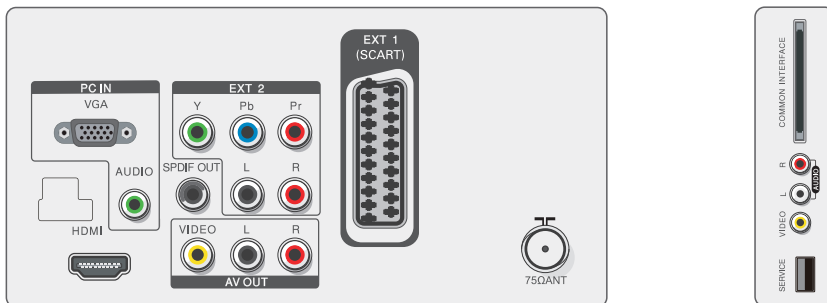

- Screen Format Adjustments: Widescreen, Normal, Zoom 1, Zoom 2
- Smart mode: Movie, Personal, Vivid, Standard, Eco
- SmartSound: Music, Speech, Personal
- Teletext: 1000 page Smart Text

Tuner/Reception/Transmission

- Aerial Input: 75 ohm coaxial (IEC75)
- TV system: PAL I, PAL B/G, PAL D/K, SECAM B/G, SECAM D/K, SECAM L/L'
- Video Playback: NTSC, SECAM, PAL
- Tuner Display: PLL
- Digital TV: DVB Terrestrial *
- Tuner bands: Hyperband, S-Channel, UHF, VHF

Connectivity

- Signal Input: VGA (Analog), HDMI, PC Audio in
- Ext 1: SCART in
- Ext 2: YPbPr in, Audio L/R in
- Ext 3: CVBS out, Audio L/R out
- Other connections: Common Interface, CVBS in, Audio L/R in, USB Service port, S/PDIF out (coaxial)

Power

- On mode: 31W (Typ.@monitor mode)
- Off mode: <0.3W
- Ambient temperature: 0 °C to 40 °C
- Mains power: 100-240V, 50/60Hz

Dimensions

- Product with stand (mm): 382 x 528 x 176 mm
- Product without stand (mm): 347 x 528 x 65 mm
- Packaging in mm (WxHxD): 451 x 620 x 160 mm

Weight

- Product with stand (kg): 4.6 kg
- Product without stand (kg): 4.5 kg
- Product with packaging (kg): 6.5 kg

Accessories

- Included accessories: Table top stand, Power cord, Quick start guide, User Manual, Remote Control, Batteries for remote control

Issue date 2012-09-25

Version: 3.0.5

12 NC: 8670 000 55014
EAN: 87 12581 49406 3

© 2012 Koninklijke Philips Electronics N.V.
All Rights reserved.

Specifications are subject to change without notice.
Trademarks are the property of Koninklijke Philips
Electronics N.V. or their respective owners.

www.philips.com