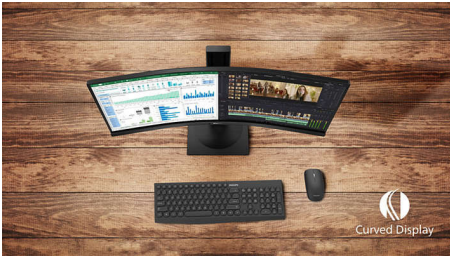

Philips
Curved LCD monitor with
Ultra Wide-Color

E Line
27" (68.6 cm)
1920 x 1080 (Full HD)

278E8QJAB

Ultra-curved, ultra-colorful

Colors like you've never seen before. This brilliant wide view display with Ultra Wide-Color offers the richest and most vivid colors wrapped in an immersive curved design for a your best creations yet.

Features designed for you

- DisplayPort connection for maximum visuals
- HDMI-ready for Full HD entertainment
- Built-in stereo speakers for multimedia

Curved design inspired by the world around us

- Curved display design for more immersive experience

Elegant Design

- Elegant, slim design complements your home decor

Superb Picture Quality

- SmartImage Lite for easy optimized image settings
- SmartContrast for deep black level details
- 16:9 Full HD display for crisp detailed images
- Less eye fatigue with Flicker-free technology
- VA display delivers awesome images with wide viewing angles
- Ultra Wide-Color wider range of colors for a vivid picture

PHILIPS

Highlights

Curved display design

Desktop monitors offer a personal user experience, which suits a curve design very well. The curved screen provides a pleasant yet subtle immersion effect, which focuses on you at the center of your desk.