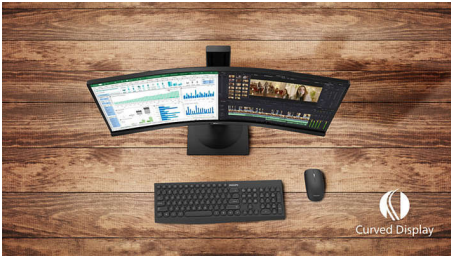

Philips
Curved LCD monitor with
Ultra Wide-Color

E Line
27" (68.6 cm)
1920 x 1080 (Full HD)

278E9QJAB

Stunning colour, ultimate immersion

Experience real immersion with Philips Curved monitors. The 27" curved E line monitor offers a truly immersive experience with stunning Full HD image quality. Ultra Wide-Color tech gives colour quality that brings your images alive!

Features designed for you

- DisplayPort connection for maximum visuals
- HDMI ensures universal digital connectivity
- Built-in stereo speakers for multimedia
- Less eye fatigue with Flicker-Free technology
- LowBlue Mode for easy-on-the-eyes productivity
- Narrow-border display for a seamless appearance

Curved design inspired by the world around us

- Curved display design for a more immersive experience

Superb Picture Quality

- 16:9 Full HD display for crisp, detailed images
- VA display delivers awesome images with wide viewing angles
- Ultra Wide-Color wider range of colours for a vivid picture
- Effortlessly smooth gameplay with AMD FreeSync™ technology

PHILIPS

Curved LCD monitor with Ultra Wide-Color
E Line 27" (68.6 cm), 1920 x 1080 (Full HD)

27E9QJAB/01

Highlights

Curved display design

Desktop monitors offer a personal user experience, which suits a curved design very well. The curved screen provides a pleasant yet subtle immersion effect, which focuses on you at the centre of your desk.