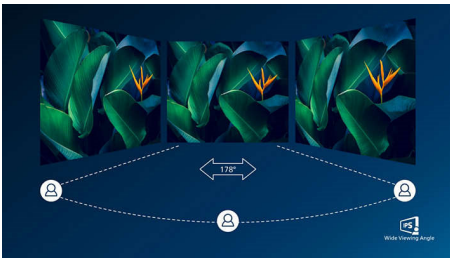

IPS technology

IPS displays use an advanced technology which gives you extra wide viewing angles of 178/178 degree, making it possible to view the display from almost any angle. Unlike standard TN panels, IPS displays gives you remarkably crisp images with vivid colors, making it ideal not only for Photos, movies and web browsing, but also for professional applications which demand color accuracy and consistent brightness at all times.