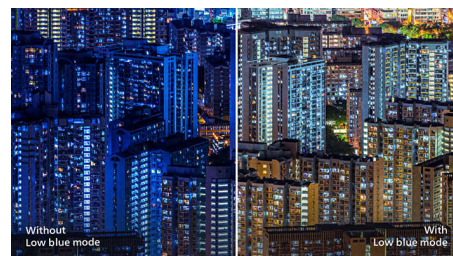

LowBlue Mode

Studies have shown that just as ultra-violet rays can cause eye damage, shortwave length blue light rays from LED displays can cause eye

226E9QHAB/94

damage and affect vision over time. Developed for wellbeing, Philips LowBlue Mode setting uses a smart software technology to reduce harmful shortwave blue light.