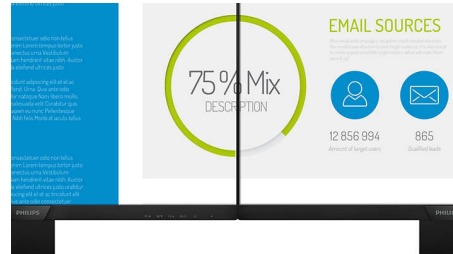

UltraNarrow Border

The new Philips displays feature ultra-narrow borders which allow for minimal distractions and maximum viewing size. Especially suited for multi-display or tiling setup like gaming, graphic design and professional applications, the ultra-narrow border display gives you the feeling of using one large display.