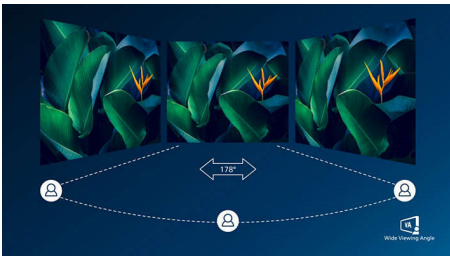

PHILIPS

Full HD Curved LCD monitor
E Line 24 (23.6" / 59.9 cm diag.), 1920 x 1080 (Full HD)

241E1C/89

Highlights

Curved display design

Desktop monitors offer a personal user experience, which suits a curve design very well. The curved screen provides a pleasant yet subtle immersion effect, which focuses on you at the center of your desk.

VA display

Philips VA LED display uses an advanced multi-domain vertical alignment technology which gives you super-high static contrast ratios for extra vivid and bright images. While standard office applications are handled with ease, it is especially suitable for photos, web-browsing, movies, gaming, and demanding graphical applications. It's optimized pixel management technology gives you 178/178 degree extra wide viewing angle, resulting in crisp images.