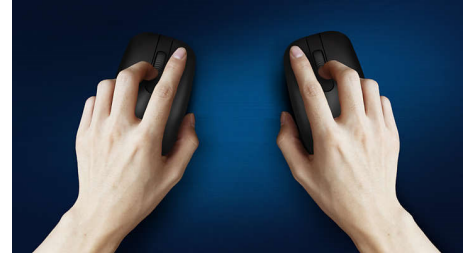

Philips 400 Series
Wireless mouse

4 buttons
2.4GHz Wireless
Optical Sensor

SPK7423

Anywhere wireless portability

A comfortable and stylish mouse that adjusts to fit your palm and fits easily into your bag, this handy notebook mouse companion has wireless connection and an optical sensor that lets it work on most surfaces.

Freedom without cords

- Clutter-free with easy-to-connect wireless design
- Set it and forget it long battery life

Comfortable accurate control

- Ambidextrous shape feels good in right or left hand
- Comfortable ergonomic mouse design feels great
- High definition optical tracking for smooth control

PHILIPS

Wireless mouse
4 buttons 2.4GHz Wireless, Optical Sensor

SPK7423/00

Highlights

Easy-to-connect

Easy to connect and tangle free, the wireless design makes life more simple.

Smooth optical tracking

High definition optical tracking for smooth control

Ambidextrous mouse design

Ambidextrous shape feels good in right or left hand

Long battery life

The long battery life means you rarely have to replace the batteries, for long reliable use when you need it.