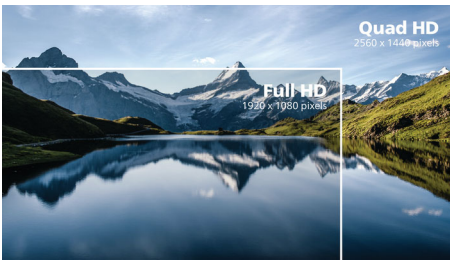

Greener everyday

- Mercury Free eco-friendly display

PHILIPS

LCD monitor
E Line 27" (68.6 cm), 2560 x 1440 (QHD)

275E1S/01

Highlights

IPS technology

IPS displays use an advanced technology which gives you extra wide viewing angles of 178/178 degree, making it possible to view the display from almost any angle. Unlike standard TN panels, IPS displays gives you remarkably crisp images with vivid colors, making it ideal not only for Photos, movies and web browsing, but also for professional applications which demand color accuracy and consistent brightness at all times.

Crystalclear images

These Philips screens deliver Crystalclear, Quad HD 2560x1440 or 2560x1080 pixel images. Utilizing high performance panels with high density pixel count, enabled by high bandwidth sources like USB-C, Displayport, HDMI, these new displays will make your images and graphics come alive. Whether you are demanding professional requiring extremely detailed information for CAD-CAM solutions, using 3D graphic applications or a financial wizard working on huge spreadsheets, Philips displays will give you Crystalclear images.