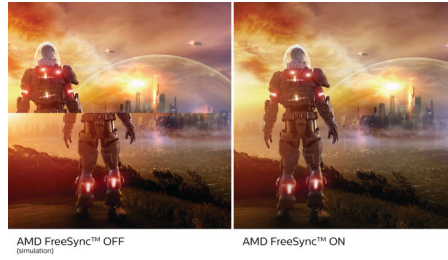

Ultra-smooth gaming

Gaming shouldn't be a choice between choppy gameplay or broken frames. With the new Philips monitor it doesn't have to be. Get fluid, artifact-free performance at virtually any framerate with AMD FreeSync™ technology, smooth quick refresh and ultra-fast response time.