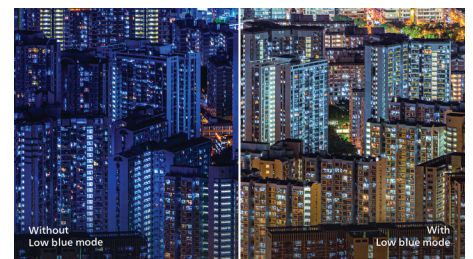

LowBlue Mode

Studies have shown that just as ultra-violet rays can cause eye damage, shortwave length blue light rays from LED displays can cause eye damage and affect vision over time. Developed for wellbeing, Philips LowBlue Mode setting uses a smart software technology to reduce harmful shortwave blue light.