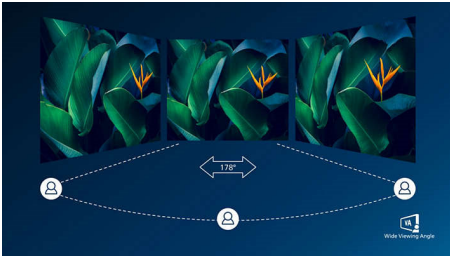

Experience true multimedia

- DisplayPort connection for maximum visuals
- HDMI ensures universal digital connectivity

Vivid pictures every time

- SmartImage presets for easy optimized image settings
- VA display delivers awesome images with wide viewing angles
- Effortlessly smooth action with Adaptive-Sync technology
- Crystalclear images with Quad HD 2560 x 1440 pixels
- 100Hz refresh rates for ultra-smooth images

PHILIPS

LCD monitor
V Line 27" (68.6 cm), 2560 x 1440 (QHD)

Highlights

VA display

Philips VA LED display uses an advanced multi-domain vertical alignment technology which gives you super-high static contrast ratios for extra vivid and bright images. While standard office applications are handled with ease, it is especially suitable for photos, web-browsing, movies, gaming, and demanding graphical applications. It's optimized pixel management technology gives you 178/178 degree extra wide viewing angle, resulting in crisp images.