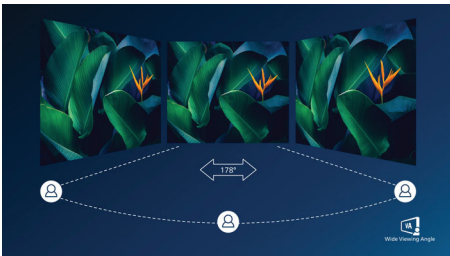

Greener everyday

- Mercury Free eco-friendly display

PHILIPS

Full HD Curved LCD monitor
E Line 24 (23.6" / 59.9 cm diag.), 1920 x 1080 (Full HD)

Highlights

Curved display design

Desktop monitors offer a personal user experience, which suits a curve design very well. The curved screen provides a pleasant yet subtle immersion effect, which focuses on you at the center of your desk.

VA display

Philips VA LED display uses an advanced multi-domain vertical alignment technology which gives you super-high static contrast ratios for extra vivid and bright images. While standard office applications are handled with ease, it is especially suitable for photos, web-browsing, movies, gaming, and demanding graphical applications. It's optimized pixel management technology gives you 178/178 degree extra wide viewing angle, resulting in crisp images.