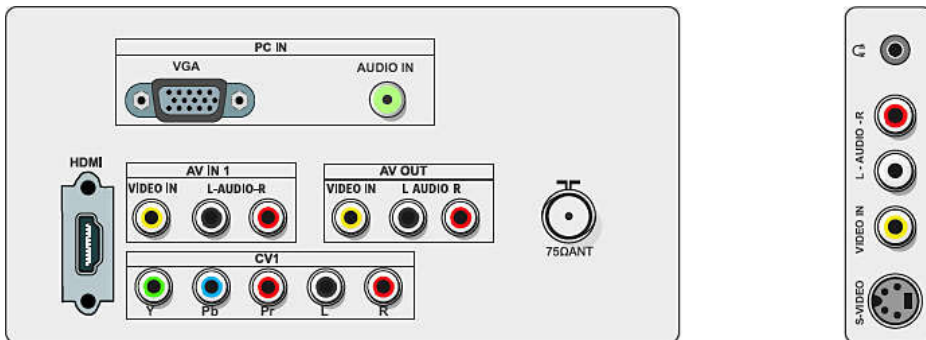

## Tuner/Reception/Transmission

- Aerial Input: 75 ohm coaxial (IEC75)
- TV system: PAL I, PAL B/G, PAL D/K
- Video Playback: NTSC, PAL
- Tuner Display: PLL

## Accessories

- Included accessories: Table top stand, Power cord, Quick start guide, User Manual, Remote Control, Batteries for remote control

Issue date 2024-03-24

Version: 4.1.3

EAN: 87 12581 50495 3

© 2024 Koninklijke Philips N.V.  
All Rights reserved.