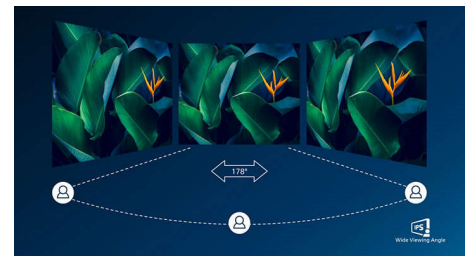

## High Dynamic Range (HDR)

High Dynamic Range delivers a dramatically different visual experience. With astonishing

brightness, incomparable contrast and captivating colour, images come to life with much greater brightness while also featuring much deeper, more nuanced darks. It renders a fuller palette of rich new colours never before seen on a display, giving you a visual experience that engages your senses and inspires emotions.

## IPS technology

IPS displays use an advanced technology that gives you extra-wide viewing angles of 178/178 degrees, making it possible to view the display from almost any angle. Unlike standard TN panels, IPS displays give you remarkably crisp images with vivid colours, making them ideal not only for Photos, movies and web browsing, but also for professional applications that demand colour accuracy and consistent brightness at all times.