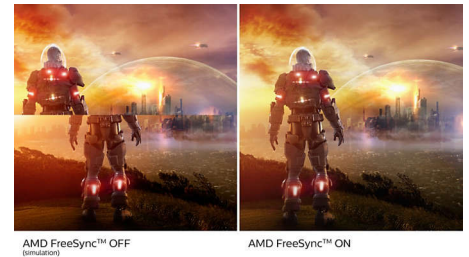

Ultra-smooth gaming

Gaming shouldn't be a choice between choppy gameplay or broken frames. With the new Philips monitor it doesn't have to be. Get fluid, artefact-free performance at virtually any frame rate with AMD FreeSync™ technology, smooth, quick refresh and ultra-fast response time.