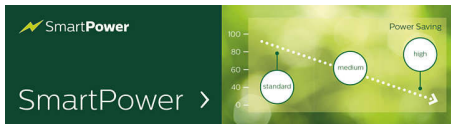

SmartPower

The backlight intensity can be controlled and pre-set by the system to reduce the power

consumption by up to 50%, which saves substantially on energy costs.