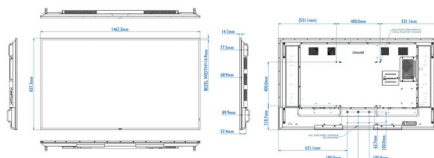

Supported Display Resolution

- Computer formats: 1920 x 1080, 60Hz, 1680 x 1050, 60Hz, 1600 x 900, 60Hz, 1024 x 768, 60Hz, 1280 x 1024, 60Hz, 1280 x 720, 60Hz, 1440 x 900, 60 Hz, 3840 x 2160, 30, 60Hz, 640 x 480, 60Hz, 800 x 600, 60Hz
- Video formats: 1080i, 50, 60Hz, 576p, 50Hz, 576i, 50Hz, 480p, 60Hz, 480i, 60Hz, 1080p, 50, 60Hz, 2160p, 24, 30, 60Hz, 720p, 50, 60 Hz

Dimensions

- Set Width: 1462.3 mm
- Product weight: 27.8 kg
- Set Height: 837.3 mm
- Set Depth: 68.9 (@Wall mount)/ 89.9 (@Handle) mm
- Set Width (inch): 57.57 inch
- Set Height (inch): 32.96 inch
- Wall Mount: 400 (H) x 400(V) mm, M6
- Set Depth (inch): 2.71 inch(wall mount)/3.54 (@Handle) inch
- Bezel width: 14.9 mm (Even bezel)
- Product weight (lb): 61.29 lb

Operating conditions

- Altitude: 0 ~ 3000 m
- Temperature range (operation): 0 ~ 40 °C
- MTBF: 50,000 hour(s)
- Temperature range (storage): -20 ~ 60 °C
- Humidity range (operation)[RH]: 20 - 80% RH (No condensation)
- Humidity range (storage) [RH]: 5 - 95% RH (No condensation)

Multimedia Applications

- USB Playback Video: MPEG, H.263, H.264, H.265, VP8
- USB Playback Picture: BMP, JPEG, PNG
- USB Playback Audio: AAC, HEAAC, MPEG

Accessories

- Included accessories: AC Power Cord, RS232 cable, Quick start guide, IR sensor cable (1.8M), Remote Control & AAA Batteries
- Included Accessories: RS232 daisy-chain cable, Philips logo (x1), Screws, USB Cover (x1), AC Switch Cover

Issue date 2024-03-24

Version: 3.0.1

EAN: 87 12581 76897 3

© 2024 Koninklijke Philips N.V.
All Rights reserved.

Specifications are subject to change without notice.
Trademarks are the property of Koninklijke Philips N.V.
or their respective owners.

www.philips.com