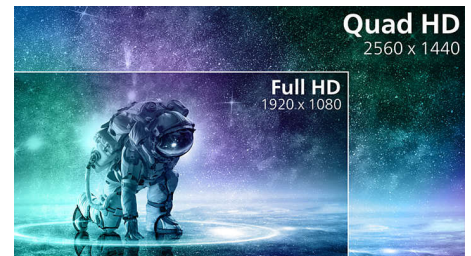

Crystalclear images

These Philips screens deliver Crystalclear, Quad HD 2560x1440 or 2560x1080 pixel images. Utilizing high performance panels with high density pixel count, enabled by high bandwidth sources like USB-C, Displayport, HDMI, these new displays will make your images and graphics come alive. Whether you are demanding professional requiring extremely detailed information for CAD-CAM solutions, using 3D graphic applications or a financial wizard working on huge spreadsheets, Philips displays will give you Crystalclear images.