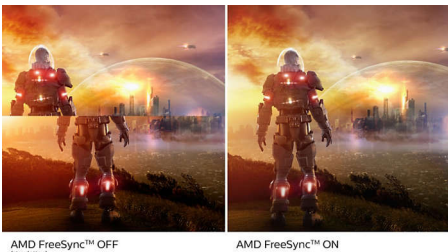

AMD FreeSync™ Premium

Gaming shouldn't be a choice between choppy gameplay or broken frames. AMD FreeSync™ Premium equips serious gamers with a fluid, tear-free gameplay experience at peak performance. There are no compromises, game confidently with a high refresh rate, low framerate compensation, and low latency.