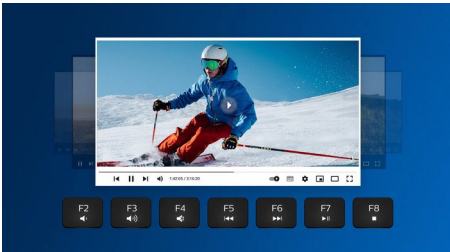

SPT6507B/00

Highlights

2.4G wireless connection

Keep the computer wires at bay. For any keyboard/mouse equipped with this feature, you can connect the accessory to any PC via a speedy 2.4Hz wireless connection. The simple setup process, along with the accessory's sleek design, is sure to leave your workspace looking clean and wire-free.

Ergonomic palm rest

The palm rest helps position your hands comfortably on the keyboard, and offers a comfortable place to rest your palms when you are not typing.

multi-media shortcuts

With these multi-media shortcuts, you can easily switch to music, volume, or video play by a simple click.