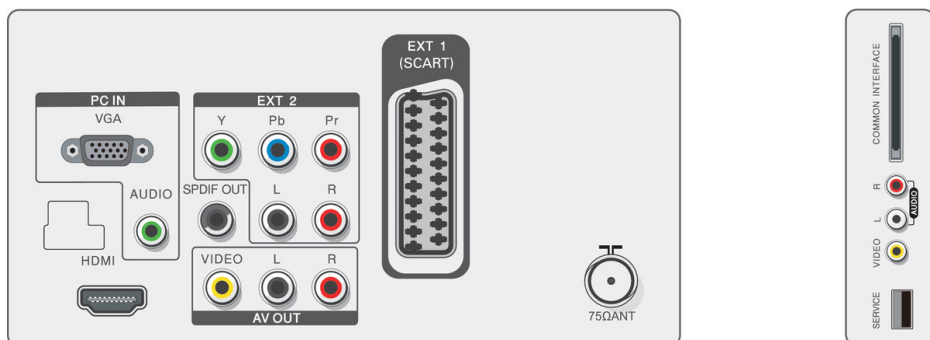

- Other convenience: VESA mount (100 x 100 mm)
- Screen Format Adjustments: Widescreen, Normal, Zoom 1, Zoom 2
- Smart mode: Movie, Personal, Vivid, Standard, Eco
- SmartSound: Music, Speech, Personal
- Teletext: 1000-page Smart Text

Tuner/Reception/Transmission

- Aerial Input: 75 ohm coaxial (IEC75)
- TV system: PAL I, PAL B/G, PAL D/K, SECAM B/G, SECAM D/K, SECAM L/L'
- Video Playback: NTSC, SECAM, PAL
- Tuner Display: PLL
- Digital TV: DVB Terrestrial*
- Tuner bands: Hyperband, S-Channel, UHF, VHF

Connectivity

- Signal Input: VGA (Analogue), HDMI, PC Audio in
- Ext 1: SCART in
- Ext 2: YPbPr in, Audio L/R in
- Ext 3: CVBS out, Audio L/R out
- Other connections: Common Interface, CVBS in, Audio L/R in, USB Service port, S/PDIF out (coaxial)

Power

- On mode: 31 W (Typ.@monitor mode)
- Off mode: <0.3 W
- Ambient temperature: 0 °C to 40 °C
- Mains power: 100-240 V, 50/60 Hz

Dimensions

- Product with stand (mm): 382 x 528 x 176 mm
- Product without stand (mm): 347 x 528 x 65 mm
- Packaging in mm (W x H x D): 451 x 620 x 160 mm

Weight

- Product with stand (kg): 4.6 kg
- Product without stand (kg): 4.5 kg
- Product with packaging (kg): 6.5 kg

Accessories

- Included accessories: Tabletop stand, Power cord, Quick start guide, User Manual, Remote Control, Batteries for remote control

Issue date 2022-05-10

Version: 3.0.5

12 NC: 8670 000 55014
EAN: 87 12581 49406 3

© 2022 Koninklijke Philips N.V.
All Rights reserved.

Specifications are subject to change without notice.
Trademarks are the property of Koninklijke Philips N.V.
or their respective owners.

www.philips.com