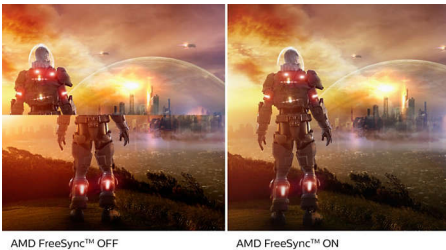

AMD FreeSync™ Premium

Gaming shouldn't be a choice between choppy gameplay or broken frames. AMD FreeSync™ Premium equips serious gamers with a fluid, tear-free gameplay experience at peak performance. There are no compromises, game confidently with a high refresh rate, low framerate compensation, and low latency.