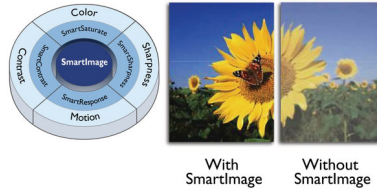

SmartContrast ratio 12000:1

With Dynamic contrast ratio 12000 < contrast ratio 12000

You want the LCD flat display with the highest contrast and most vibrant images. Philips advanced video processing combined with unique extreme dimming and backlight boosting technology results in vibrant images. SmartContrast will increase the contrast with

excellent blacklevel and accurate rendition of dark shades and colors. It gives a bright, lifelike picture with high contrast and vibrant colors.

SmartImage

SmartImage is an exclusive leading edge Philips technology that analyzes the content displayed on your screen and gives you optimized display performance. This user friendly interface allows you to select various modes like Office, Image, Entertainment, Economy etc., to fit the application in use. Based on the selection, SmartImage dynamically optimizes the contrast, color saturation and sharpness of images and videos for ultimate display performance. The Economy mode option offers you major power savings. All in real time with the press of a single button!