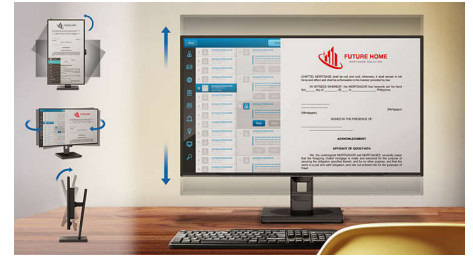

SmartErgoBase

The SmartErgoBase is a monitor base that delivers ergonomic display comfort and provides cable management. The base can swivel, tilt and rotate to various angles to ensure maximum comfort. The height adjustable stand guarantees the optimal viewing level, reducing the physical strains of a long workday, while cable management reduces cable clutter and keeps the workspace neat and professional.