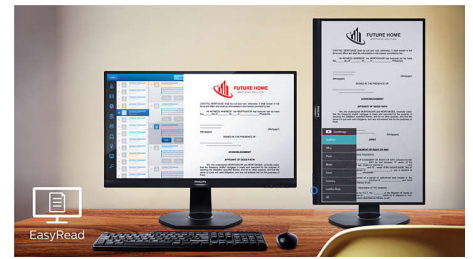

SmartErgoBase

The SmartErgoBase is a monitor base that delivers ergonomic display comfort and provides cable management. The base can swivel, tilt and rotate to various angles to ensure maximum comfort. The height adjustable stand guarantees the optimal viewing level, reducing the physical strains of a long workday, while cable management reduces cable clutter and keeps the workspace neat and professional.

EasyRead mode

EasyRead mode for a paper-like reading experience

Built-in stereo speakers

A pair of high quality stereo speakers built into a display device. It can be visible front firing, or invisible down firing, top firing, rear firing, etc depending on model and design.