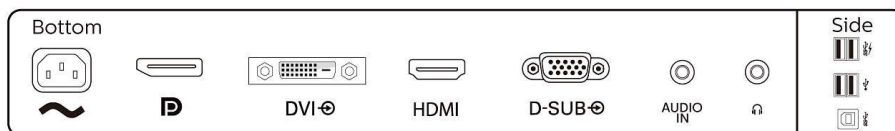

Stand

- Height adjustment: 150 mm

- Pivot: +/- 90 degree
- Swivel: -175/175 degree
- Tilt: -5/30 degree

Power

- ECO mode: 10 W (typ.)
- Power supply: Built-in, 100-240VAC, 50-60Hz
- Off mode: Zero watts with Zero switch
- On mode: 14.21 W (typ.) (EnergyStar test method)
- Standby mode: < 0.5 W (typ.)
- Power LED indicator: Operation - White, Standby mode- White (blinking)

Dimensions

- Packaging in mm (WxHxD): 600 x 468 x 198 mm
- Product without stand (mm): 540 x 323 x 50 mm
- Product with stand(max height): 540 x 508 x 206 mm

Weight

- Product with packaging (kg): 7.17 kg
- Product with stand (kg): 4.97 kg
- Product without stand (kg): 3.37 kg

Operating conditions

- Altitude: Operation: +12,000ft (3,658m), Non-operation: +40,000ft (12,192m)
- Temperature range (operation): 0°C to 40°C °C
- Relative humidity: 20%-80 %
- Temperature range (storage): -20°C to 60°C °C
- MTBF (demonstrated): 70,000 hrs (excluded backlight)

Sustainability

- Environmental and energy: EnergyStar 8.0, EPEAT*, TCO Certified Edge, RoHS, WEEE
- Post consumer recycled plastic: 85%
- Recyclable packaging material: 100 %
- Specific Substances: PVC / BFR free housing, Mercury free

Compliance and standards

- Regulatory Approvals: CE Mark, CB, EPA, MEPS, RCM

Cabinet

- Finish: Texture
- Foot: Black
- Front bezel: Black
- Rear cover: Black

Issue date 2024-03-24

Version: 5.0.1

EAN: 87 12581 75663 5

© 2024 Koninklijke Philips N.V.
All Rights reserved.

Specifications are subject to change without notice.
Trademarks are the property of Koninklijke Philips N.V.
or their respective owners.

www.philips.com

* "IPS" word mark / trademark and related patents on technologies belong to their respective owners.
* The maximum resolution works for either HDMI input or DP input.
* Response time value equal to SmartResponse
* Fast charging complies with USB BC 1.2 standard
* EPEAT rating is valid only where Philips registers the product. Please visit <https://www.epeat.net/> for registration status in your country.
* The monitor may look different from feature images.