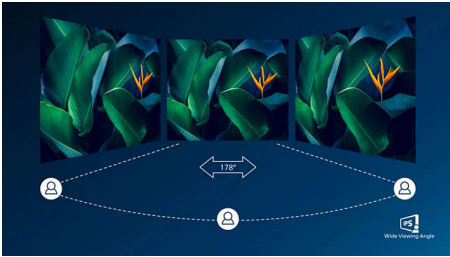

PHILIPS

LCD monitor
E Line 27" (68.6 cm), 2560 x 1440 (QHD)

Highlights

IPS technology

IPS displays use an advanced technology which gives you extra wide viewing angles of 178/178 degree, making it possible to view the display from almost any angle. Unlike standard TN panels, IPS displays gives you remarkably crisp images with vivid colors, making it ideal not only for Photos, movies and web browsing, but also for professional applications which demand color accuracy and consistent brightness at all times.