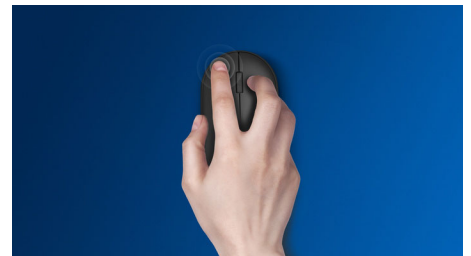

Advanced technology for ultimate performance

- Up to 1,200 DPI

Comfortable accurate control

- High definition optical tracking for smooth control
- Comfortable ergonomic mouse design feels great
- Ambidextrous shape feels good in right or left hand

SPK7207WL/01

Highlights

Smooth optical tracking

High definition optical tracking for smooth control

Comfortable ergonomic design

Comfortable ergonomic mouse design feels great

Buttons last millions of click

Buttons last millions of clicks for durability

Plug-and-play

Simple plug-and-play wired USB connections

Ambidextrous mouse design

Ambidextrous shape feels good in right or left hand

Up to 1,200 DPI

This mouse delivers precision tracking up to 1,200 DPI with higher smoothing and accuracy.