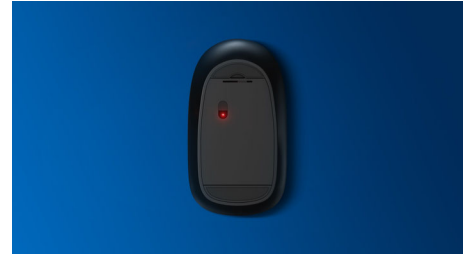

Advanced technology for ultimate performance

- Up to 1,200 DPI

Comfortable accurate control

- High definition optical tracking for smooth control
- Comfortable ergonomic mouse design feels great
- Ambidextrous shape feels good in right or left hand

important information

Physical Dimensions

- Dimensions (LxWxH): 110 x 65 x 35 mm
- Weight: 78g

OS/System Requirements

- System Requirements: Microsoft Windows 7, Windows 8, Windows 10 or later; Linux V1.24 and above; Mac OS 10.5 and above;

SPK7207WL/01

Highlights

Smooth optical tracking

High definition optical tracking for smooth control

Comfortable ergonomic design

Comfortable ergonomic mouse design feels great

Buttons last millions of click