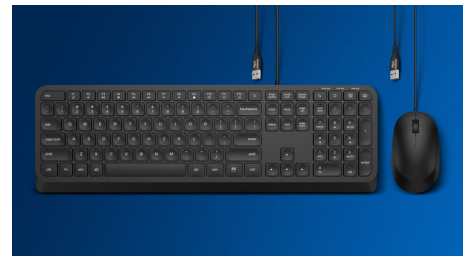

Advanced technology for ultimate performance

- Up to 1,200 DPI

Comfortable accurate control

- High definition optical tracking for smooth control
- Comfortable ergonomic mouse design feels great
- Ambidextrous shape feels good in right or left hand

SPK7207WL/01

Highlights

Smooth optical tracking

High definition optical tracking for smooth control

Comfortable ergonomic design

Comfortable ergonomic mouse design feels great

Buttons last millions of click

Buttons last millions of clicks for durability

Plug-and-play

Simple plug-and-play wired USB connections

Ambidextrous mouse design

Ambidextrous shape feels good in right or left hand

Up to 1,200 DPI

This mouse delivers precision tracking up to 1,200 DPI with higher smoothing and accuracy.