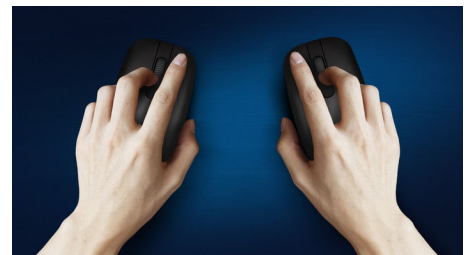

Advanced technology for ultimate performance

- Up to 1,200 DPI

Comfortable accurate control

- High definition optical tracking for smooth control
- Comfortable ergonomic mouse design feels great
- Ambidextrous shape feels good in right or left hand

SPK7207WL/01

Highlights

Smooth optical tracking

High definition optical tracking for smooth control

Comfortable ergonomic design

Comfortable ergonomic mouse design feels great

Buttons last millions of click

Buttons last millions of clicks for durability

Plug-and-play

Simple plug-and-play wired USB connections

Ambidextrous mouse design

Ambidextrous shape feels good in right or left hand

Up to 1,200 DPI

This mouse delivers precision tracking up to 1,200 DPI with higher smoothing and accuracy.