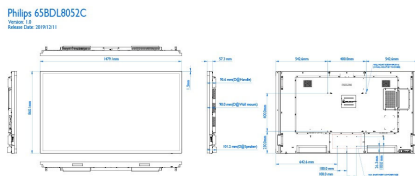

## Dimensions

- Set dimensions (W x H x D): 1485.1 x 860.10 x 86.2mm(D@wall mount)/(97.4mm(D@speaker Cover) mm)
- Set dimensions in inch (W x H x D): 58.47 x 33.86 x 3.39(D@wall mount)/3.83(D@speaker Cover) inch
- Bezel width: 1.50 mm(even)
- Product weight (lb): 104.34 lb
- Product weight: 47.33 kg