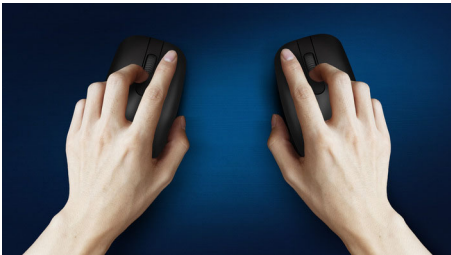

Keyboard designed for ultimate productivity

- Familiar layout for easy typing
- Low-profile keys for comfortable quiet typing
- Thin profile design looks great on your desk

Wireless simplicity

- Strong 2.4GHz plug it and forget it wireless for simplicity

Ambidextrous mouse design

Ambidextrous shape feels good in right or left hand

Comfortable ergonomic design

Comfortable ergonomic mouse design feels great

Quiet-typing

Low-profile keys for comfortable quiet typing