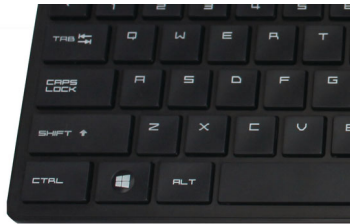

Ambidextrous mouse design

Ambidextrous shape feels good in right or left hand

Comfortable ergonomic design

Comfortable ergonomic mouse design feels great

Quiet-typing

Low-profile keys for comfortable quiet typing

Thin profile design

Thin profile design looks great on your desk

Specifications

Technical specifications

- Product Type: Wireless keyboard-mouse combo (Black)
- Design Type: Ergonomic and stylish design
- Connectivity: 2.4GHz wireless connection
- Front Panel Material: Plastics front-panel
- Front Panel Color: Black
- Keys: 104 Keys
- Key Rollover Type: 1000/1600/2000 DPI, 3 levels adjustable DPI
- Key Lifespan: 10 million keystrokes
- Coating Type: Matt
- Water Resistant
- Driver Requirement: Driver-free