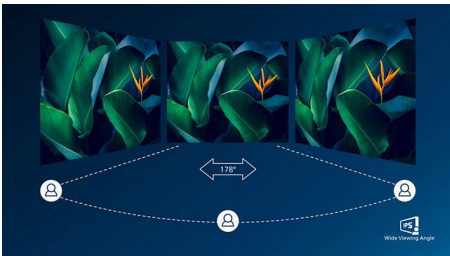

PHILIPS

Highlights

Ultra Wide-Color Technology

Ultra Wide-Color Technology delivers a wider spectrum of colors for a more brilliant picture. Ultra Wide-Color wider "color gamut" produces more natural-looking greens, vivid reds and deeper blues. Bring, media entertainment, images, and even productivity more alive and vivid colors from Ultra Wide-Color Technology.

IPS technology

IPS displays use an advanced technology which gives you extra wide viewing angles of 178/178 degree, making it possible to view the display from almost any angle. Unlike standard TN panels, IPS displays gives you remarkably crisp images with vivid colors, making it ideal not only for Photos, movies and web browsing, but also for professional applications which demand color accuracy and consistent brightness at all times.

UltraNarrow Border

The new Philips displays feature ultra-narrow borders which allow for minimal distractions and maximum viewing size. Especially suited for multi-display or tiling setup like gaming, graphic design and professional applications, the ultra-narrow border display gives you the feeling of using one large display.