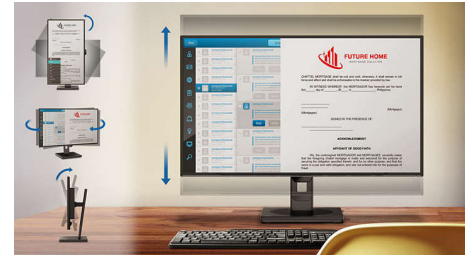

HDMI Ready

An HDMI-ready device has all the required hardware to accept High-Definition Multimedia Interface (HDMI) input. A HDMI cable enables high-quality digital video and audio all transmitted over a single cable from a PC or any number of AV sources (including set-top boxes, DVD players, A/V receivers and video cameras).

Built-in stereo speakers

A pair of high quality stereo speakers built into a display device. It can be visible front firing, or invisible down firing, top firing, rear firing, etc depending on model and design.

SmartErgoBase

The SmartErgoBase is a monitor base that delivers ergonomic display comfort and provides cable management. The base can swivel, tilt and rotate to various angles to ensure maximum comfort. The height adjustable stand guarantees the optimal viewing level, reducing the physical strains of a long workday, while cable management reduces cable clutter and keeps the workspace neat and professional.