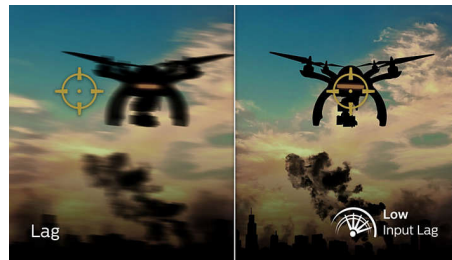

Low input lag

Input lag is the amount of time that elapses between performing an action with connected devices and seeing the result on screen. Low input lag reduces the time delay between entering a command from your devices to monitor, greatly improving play on twitch-sensitive video games, particularly important for playing fast-paced, competitive games.