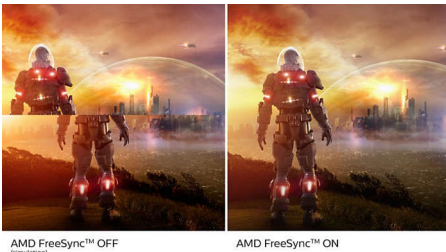

AMD FreeSync™ Premium

Gaming shouldn't be a choice between choppy gameplay or broken frames. AMD FreeSync™ Premium equips serious gamers with a fluid, tear-free gameplay experience at peak performance. There are no compromises, game confidently with a high refresh rate, low framerate compensation and low latency.

VESA ClearMR 8000

Previously, methods to test blurry image quality were measured through MRPT. VESA Certified ClearMR acts as an alternative to MRPT in which blur is tested with a digital high-speed camera. For monitors that are sent in