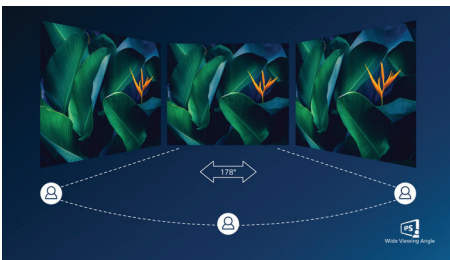

IPS technology

IPS displays use an advanced technology which gives you extra wide viewing angles of 178/178 degree, making it possible to view the display from almost any angle. Unlike standard TN panels, IPS displays gives you remarkably crisp images with vivid colors, making it ideal not only for Photos, movies and web browsing, but also for professional applications which demand color accuracy and consistent brightness at all times.

UltraNarrow Border

The new Philips displays feature ultra-narrow borders which allow for minimal distractions

and maximum viewing size. Especially suited for multi-display or tiling setup like gaming, graphic design and professional applications, the ultra-narrow border display gives you the feeling of using one large display.