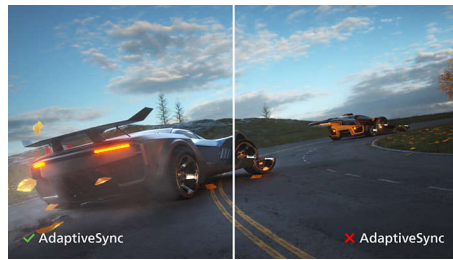

Adaptive-Sync technology

Gaming shouldn't be a choice between choppy gameplay or broken frames. Get fluid, artifact-free performance at virtually any framerate with Adaptive-Sync technology, smooth quick refresh and ultra-fast response time.