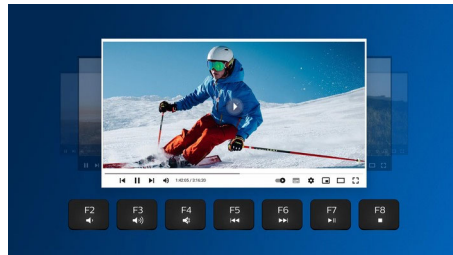

Pair it with up to 3 devices

Beautiful work-on-everything keyboard mouse combo with easy switching between three devices, including any computer, tablet and smartphone. Rewrite the rules of working for one device, you can easily switch and go.

Ergonomic palm rest

The palm rest helps position your hands comfortably on the keyboard, and offers a comfortable place to rest your palms when you are not typing.

multi-media shortcuts

With these multi-media shortcuts, you can easily switch to music, volume, or video play by a simple click.