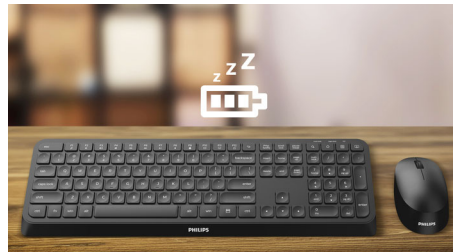

Philips 6000 series
Wireless keyboard-mouse
combo

Multi-device functionality

Detachable palm rest
Low-profile design
Up to 3200 DPI (adjustable)

SPT6607B

Wireless convenience, compact design

This keyboard-mouse combo is made for productivity. It features a wireless connection, detachable palm rest, 3200 DPI in mouse sensitivity, and has the capacity to connect to up to three devices for the best and most connected workspace.

Pair it with up to 3 devices

Beautiful work-on-everything keyboard mouse combo with easy switching between three devices, including any computer, tablet and smartphone. Rewrite the rules of working for one device, you can easily switch and go.

Ergonomic palm rest

The palm rest helps position your hands comfortably on the keyboard, and offers a comfortable place to rest your palms when you are not typing.

multi-media shortcuts

With these multi-media shortcuts, you can easily switch to music, volume, or video play by a simple click.

Intelligent power saving

With the intelligent power saving function, this combo can go into standby and therefore save power when not in use.

Up to 3,200 DPI

This mouse delivers 800/1200/1600/2400/3200 5 levels precision tracking. Up to 3,200 DPI gives higher smoothing and accuracy.