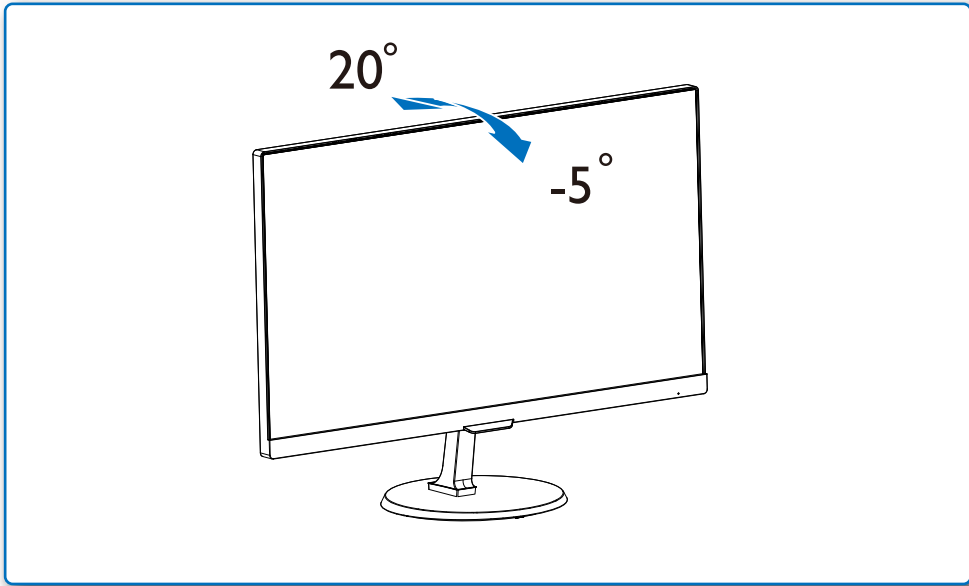

GRAPHIC DEVELOPMENT MMD	
Product name	227E7, 237E7-QSG
Project no.	Folded sheet
Finishing	1:1
Scale	594 (W) x 210 (H) mm
Size Spreads	148.5 (W) x 210 (H) mm
Size	
Operator(s)	
Date amended	Jul. 31, 2014
VERSION No.	13
APPROVAL	
QC Lithographer	
Product Manager	
Date Check	
ARTWORK DOCUMENT	
Paper	80gsm White, woodfree coated
Numbers of colours	2C+2C
Spotcolor	
Aftertreatment	
☐ Cropping	
☐ Coating	
☐ Varnishing	
☐ Embossing	
☐ Cutterguide	
☐ Die-cut	
☐ Binding	
☐ Glue	

4

- Note: To find a list of MHL-certified devices, visit the official MHL website (<http://www.mhlconsortium.org>)
- 注意: 如需取得MHL认证的设备的列表, 请访问MHL官方网站 (<http://www.mhlconsortium.org>)
- Remarque: Pour la liste des appareils certifiés MHL, visitez le site web officiel de MHL (<http://www.mhlconsortium.org>)
- Примечание: Чтобы найти список устройств, сертифицированных MHL, перейдите на официальный сайт MHL (<http://www.mhlconsortium.org>)
- Nota: Para encontrar una lista de dispositivos con la certificación MHL, visite el sitio Web oficial de MHL (<http://www.mhlconsortium.org>)
- Not: MHL onaylı aygıtların listesi için, MHL resmi web sitesini ziyaret edin (<http://www.mhlconsortium.org>)
- Hinweis: Eine Liste MHL-zertifizierter Geräte finden Sie auf der offiziellen MHL-Webseite (<http://www.mhlconsortium.org>)
- Примечание: Список устройств, сертифицированных консорциумом MHL, представлен на официальном веб-сайте MHL (<http://www.mhlconsortium.org>)
- Nota: Per trovare un elenco di dispositivi certificati MHL, visitate il sito ufficiale MHL (<http://www.mhlconsortium.org>)
- ध्यान दें: प्राप्त MHL (MHL) प्रमाणित उपकरणों की सूची प्राप्त करने के लिए, आधिकारिक वेबसाइट (<http://www.mhlconsortium.org>) पर जाएं।
- ملحظة: العثور على قائمة بالأجهزة المعتمدة من MHL، افر زيارة موقع MHL الرسمي، (<http://www.mhlconsortium.org>)
- 참고: MHL 인증 장치 목록은 MHL 공식 웹사이트 (<http://www.mhlconsortium.org>)를 참조하십시오.
- 注: MHL 認定装置のリストを見つけるには、正規 MHL Web サイトにアクセスしてください。 (<http://www.mhlconsortium.org>)

EN Need help?

User manual
See the digital user manual (CD-ROM) that comes with your LCD Monitor.
Online help: www.philips.com/support

SC 需要帮助?

用户手册
参阅液晶显示器附带的数字版用户手册(CD光盘)
在线帮助: www.philips.com/support

Version: M7237EQ1CHT
© 2015 Koninklijke Philips N.V. All rights reserved.
Specifications are subject to change without notice.
Philips and the Philips Shield Emblem are registered trademarks of Koninklijke Philips N.V. and are used under license from Koninklijke Philips N.V.
www.philips.com

Register your product and get support at
www.philips.com/welcome

227E7
237E7