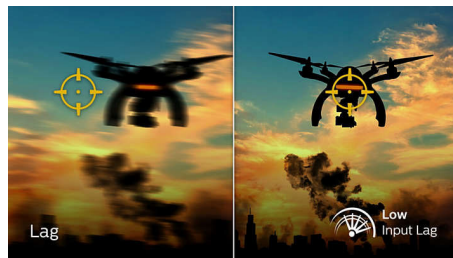

Low Input Lag

Input lag is the amount of time that elapses between performing an action with connected devices and seeing the result on screen. Low input lag reduces the time delay between entering a command from your devices to monitor, greatly improving play on twitch-sensitive video games, particularly important for playing fast-paced, competitive games.