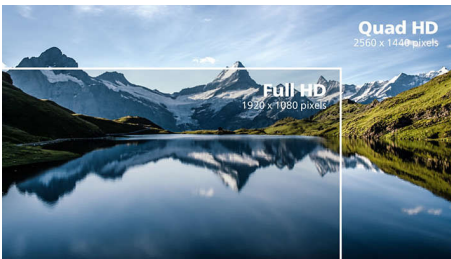

275E2FAE/00

Highlights

4-sided frameless

Extremely minimising 4 sided bezels on this virtually frameless display give a minimalist look and offer an expansive viewing experience. Expands your productivity and makes you focus on the vivid images with seamless visions. Significant wide view without distraction and even multi monitor set-up in pivot mode.

CrystalClear images

These Philips screens deliver Crystal Clear, Quad HD 2560 x 1440 or 2560 x 1080 pixel images. Utilising high-performance panels with a high-density pixel count, enabled by high bandwidth sources like USB-C, Displayport and HDMI, these new displays will make your images and graphics come alive. Whether you are a demanding professional who requires extremely detailed information for CAD-CAM solutions and uses 3D graphic applications, or a financial wizard working on huge spreadsheets, Philips displays will give you Crystal Clear images.