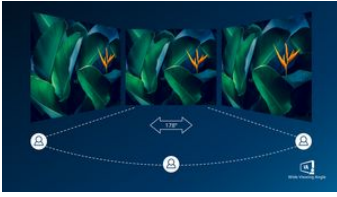

LCD monitor

- V Line
- 27" (68.6 cm)
- 1920 x 1080 (Full HD)

271V8L/89

Vivid, crisp images beyond boundaries

Philips V line wide-view monitor gives viewing beyond boundaries, great value with essential features. Adaptive-Sync delivers smooth video display. Features like anti-glare, LowBlue mode, and flicker-free for easy-on-the eyes.

Easy on the eyes

- Less eye fatigue with Flicker-free technology
- LowBlue Mode for easy on-the-eyes productivity

- EasyRead mode for a paper-like reading experience

Experience true multimedia

- HDMI ensures universal digital connectivity

Perfectly designed for your space

- VESA mount allows for flexibility

PHILIPS

Features

VA display

Philips VA LED display uses an advanced multi-domain vertical alignment technology which gives you super-high static contrast ratios for extra vivid and bright images. While standard office applications are handled with ease, it is especially suitable for photos, web-browsing, movies, gaming, and demanding graphical applications. It's optimized pixel management technology gives you 178/178 degree extra wide viewing angle, resulting in crisp images.