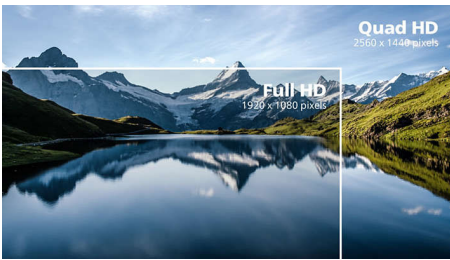

Crystalclear images

These Philips screens deliver Crystalclear, Quad HD 2560x1440 or 2560x1080 pixel images. Utilizing high performance panels with high density pixel count, enabled by high bandwidth sources like USB-C, Displayport, HDMI, these new displays will make your images and graphics come alive. Whether you are demanding professional requiring extremely detailed information for CAD-CAM solutions, using 3D graphic applications or a financial wizard working on huge spreadsheets, Philips displays will give you Crystalclear images.