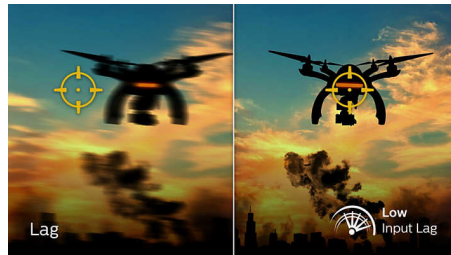

Low Input Lag

Input lag is the amount of time that elapses between performing an action with connected devices and seeing the result on screen. Low input lag reduces the time delay between entering a command from your devices to monitor, greatly improve on playing twitch-sensitive video games, particularly important to whom plays fast-paced, competitive games.