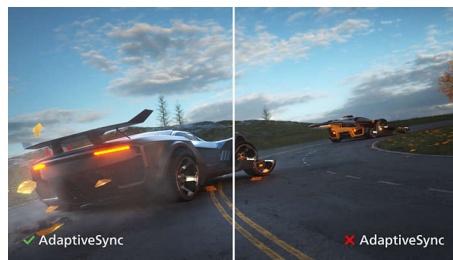

Adaptive-Sync technology

Gaming shouldn't be a choice between choppy gameplay or broken frames. Get fluid, artifact-free performance at virtually any framerate with Adaptive-Sync technology, smooth quick refresh and ultra-fast response time.

271V8/89