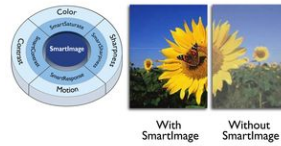

SmartImage

SmartImage is an exclusive leading edge Philips technology that analyzes the content displayed on your screen and gives you optimized display performance. This user friendly interface allows you to select various modes like Office, Photo, Movie, Game, Economy etc., to fit the application in use. Based on the selection, SmartImage dynamically optimizes the contrast, color saturation and sharpness of images and videos for ultimate display performance. The Economy mode option offers you major power savings. All in real time with the press of a single button!

7-Watt Speakers

A pair of high quality stereo speakers built into a display device. It can be visible front firing, or invisible down firing, top firing, rear firing, etc depending on model and design.

USB 3.0 Hub with FastCharge

Super Speed USB 3.0 deploys 5.0 gbit/s transfer rate, which is about 10 times faster than USB 2.0 standard significantly reducing data transfer time saving you time and money. With more bandwidth, super speed transfer rates, better power management and superior overall performance, USB 3.0 sets the latest global standard allowing you to use the large capacity storage devices. Now you don't have to wait so long for devices to charge. New FastCharge enables quick charging to charge and go. USB 3.0 is also backward compatible with USB 2.0 devices.

SmartConnect for 4K

These Philips displays come equipped with the most advanced multi connections like VGA, Display Port, universal HDMI connector, enabling you to enjoy high resolution uncompressed video and audio content. New DisplayPort and HDMI 2.0 connection now enables full 4K resolution at 60Hz for smooth visuals. USB connections ensures that you can have super speed data transfers while having global connectivity. Regardless of what source you use, you can rest assured that this Philips display will ensure your investment is not made obsolete any time soon!