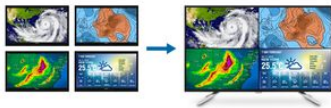

MultiView technology for 4K

Philips MultiView feature on this expansive 4K UHD display enables you to have up to four systems each shown in Full HD on one screen. You can use the Picture-by-Picture (PbP) for monitoring four systems on one screen for control rooms or security. Or for multiple devices like two notebooks side-by-side simultaneously, making collaboration more productive. Or Picture-in-Picture mode (PiP) watching a live football feed from your set-top box, while working on your PC.