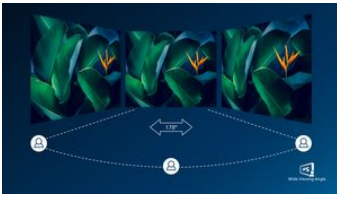

IPS technology

IPS displays use an advanced technology which gives you extra wide viewing angles of 178/178 degree, making it possible to view the display from almost any angle. Unlike standard TN panels, IPS displays gives you remarkably crisp images with vivid colors, making it ideal not only for Photos, movies and web browsing, but also for professional applications which demand color accuracy and consistent brightness at all times.

UltraNarrow Border

The new Philips displays feature ultra-narrow borders which allow for minimal distractions and maximum viewing size. Especially suited for multi-display or tiling setup like gaming, graphic design and professional applications, the ultra-narrow border display gives you the feeling of using one large display.