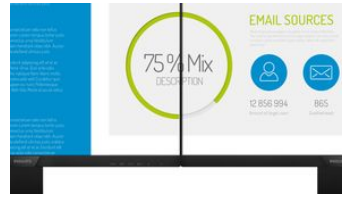

UltraNarrow Border

The new Philips displays feature ultra-narrow borders which allow for minimal distractions and maximum viewing size. Especially suited for multi-display or tiling setup like gaming, graphic design and professional applications, the ultra-narrow border display gives you the feeling of using one large display.