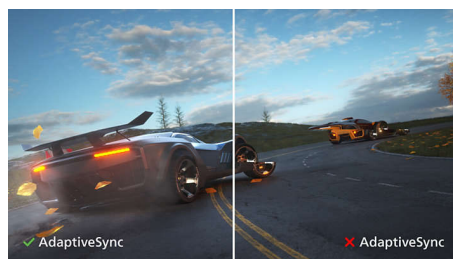

Adaptive-Sync technology

Gaming shouldn't be a choice between choppy gameplay or broken frames. Get fluid, artifact-free performance at virtually any framerate with Adaptive-Sync technology, smooth quick refresh and ultra-fast response time.

271V8/93