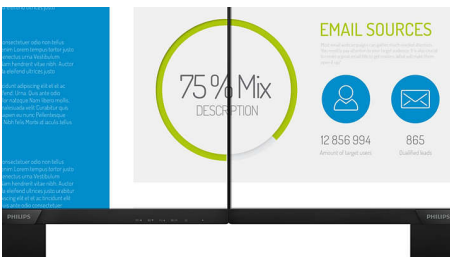

UltraNarrow Border

The new Philips displays feature ultra-narrow borders which allow for minimal distractions

and maximum viewing size. Especially suited for multi-display or tiling setup like gaming, graphic design and professional applications, the ultra-narrow border display gives you the feeling of using one large display.