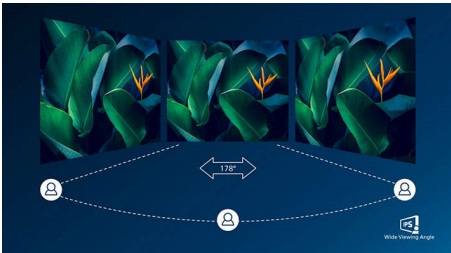

PHILIPS

LCD monitor with USB-C docking
5000 series 24 (23.8" / 60.5 cm diag.), 1920 x 1080 (Full HD)

24B1U5301H/75

Highlights

USB-C Docking with RJ45

Simplify all peripherals from monitor to PC using one-cable-docking USB Type-C connector, includes networking, high resolution video output from PC to monitor, and surfing on Internet without an additional network cable, even without LAN port on your notebook. RJ45 connection through USB-C offers a fast and secure connection when needed. Getting the fastest data speeds allows you to transfer data from a HDD to your PC faster than ever. Additionally, USB-C with power delivery can even enable you to power and charge your notebook from the monitor, eliminating the need for extra power cables.

IPS technology

IPS displays use an advanced technology which gives you extra wide viewing angles of 178/178 degree, making it possible to view the display from almost any angle - even in 90 degree Pivot mode! Unlike standard TN panels, IPS displays gives you remarkably crisp images with vivid colors, making it ideal not only for Photos, movies and web browsing, but also for professional applications which demand color accuracy and consistent brightness at all times.

DisplayPort-out

With DisplayPort-out you can connect multiple high resolution displays with just one cable from your first display to the PC. The ability to daisy chain multiple displays enables you to create a clean desktop without the hassle of too many wires all over.